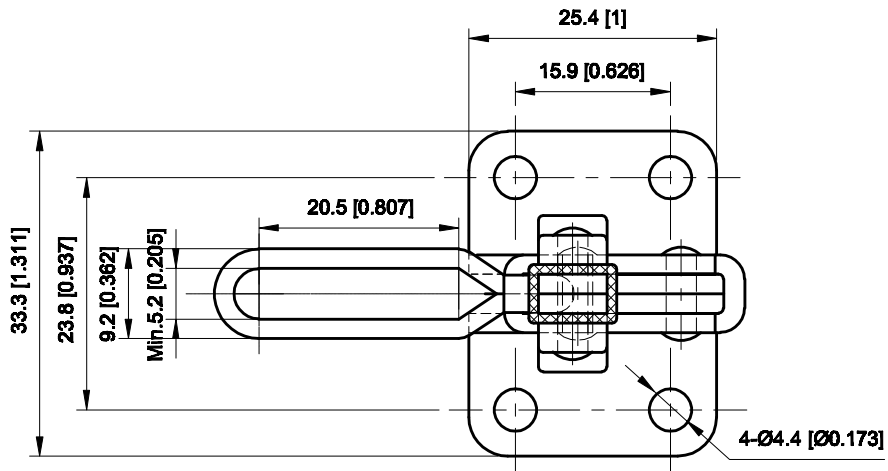

PART NUMBER: CH-101-A

BAR OPENS: 100°  
HANDLE OPENS: 56°  
SPINDLE SUPPLIED: CH-FC-10138