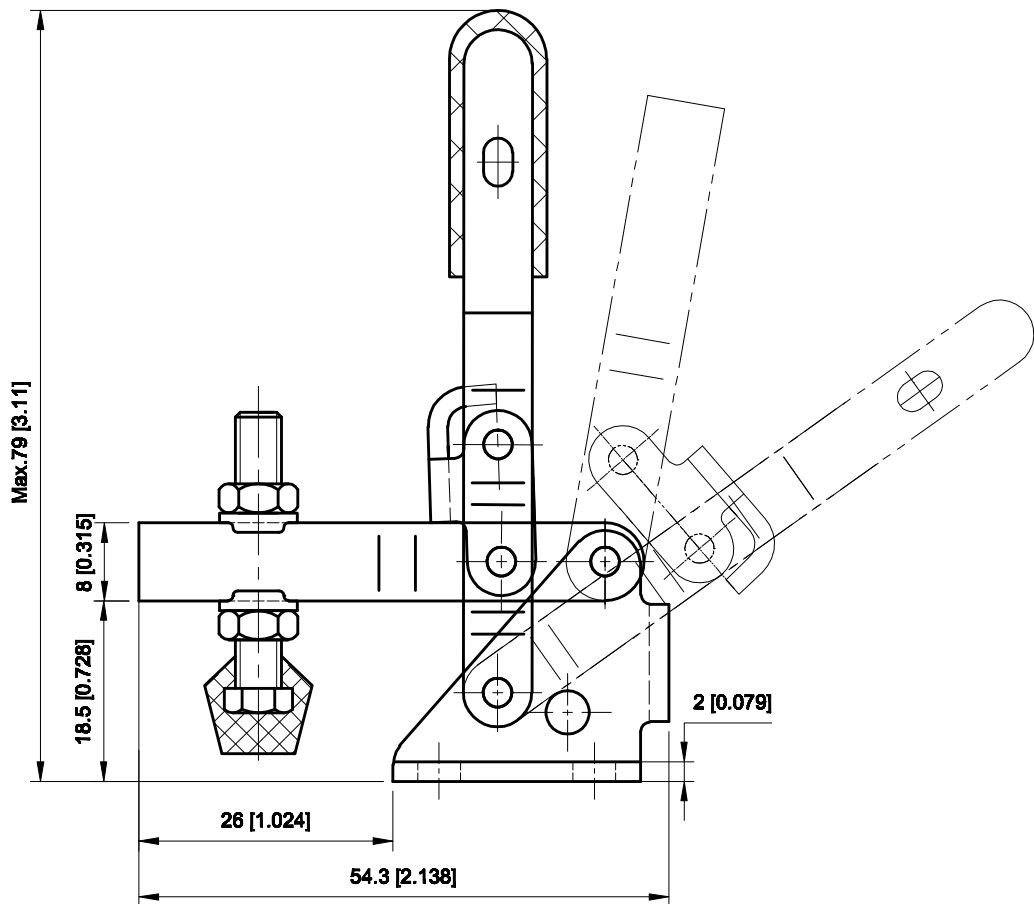

PART NUMBER: CH-101-A

BAR OPENS: 100°  
HANDLE OPENS: 56°  
SPINDLE SUPPLIED: CH-FC-10138