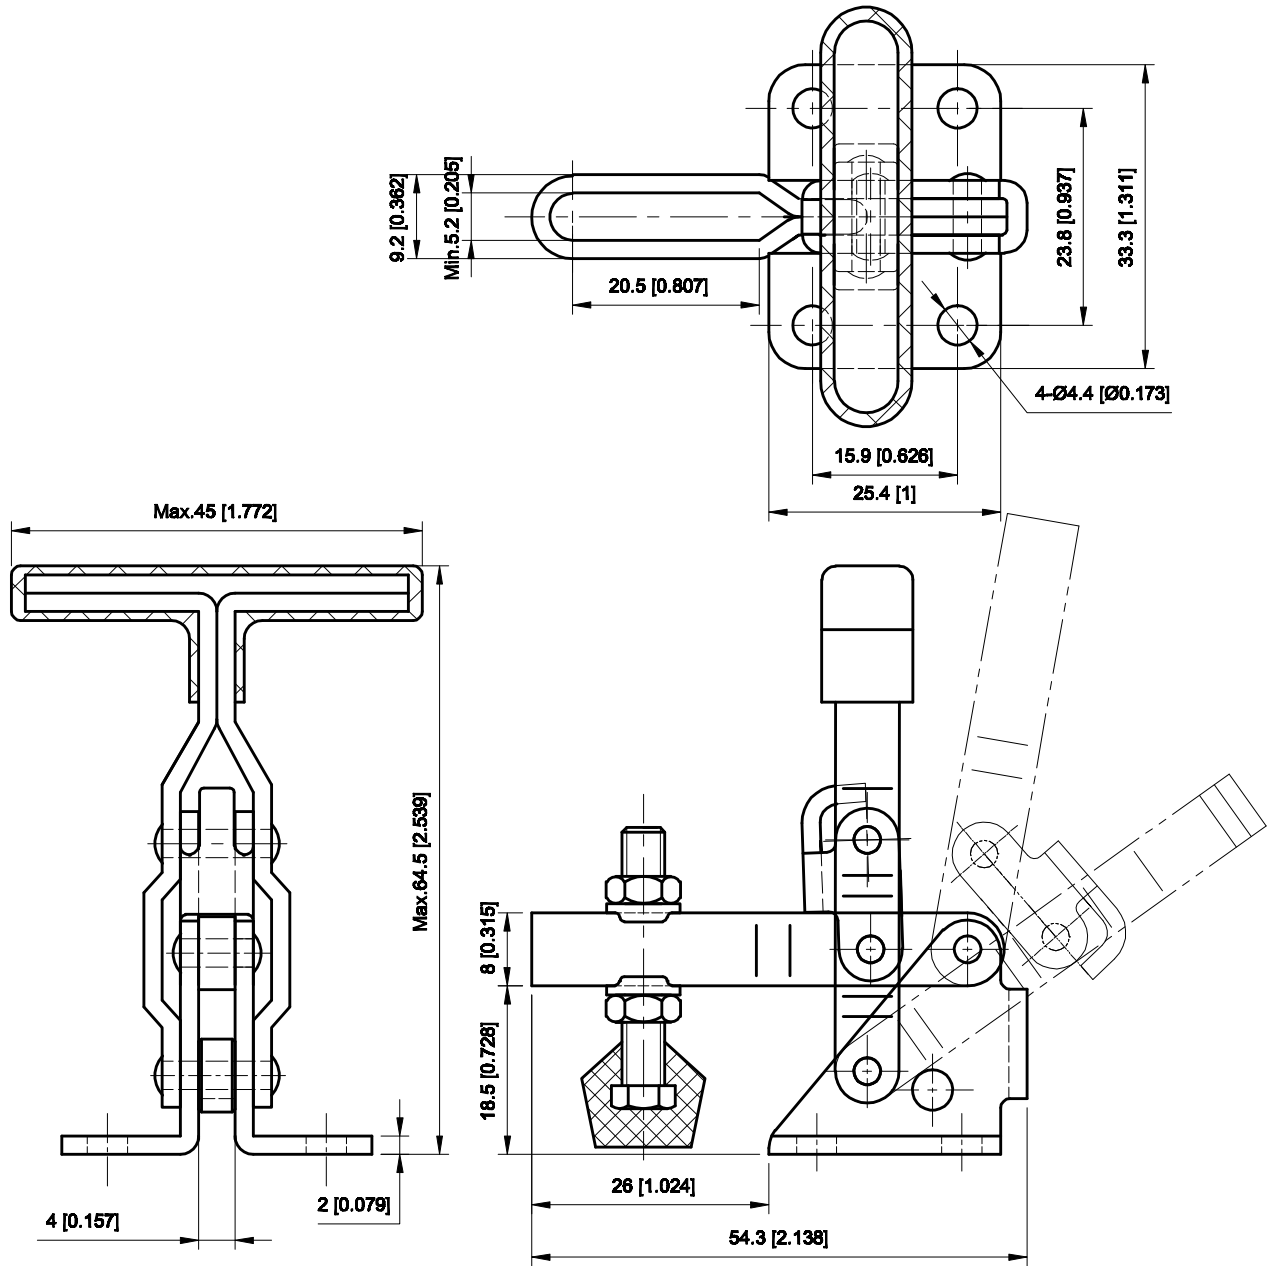

PART NUMBER: CH-101-AT

BAR OPENS:100°  
HANDLE OPENS:56°  
SPINDLE SUPPLIED:CH-FC-10138