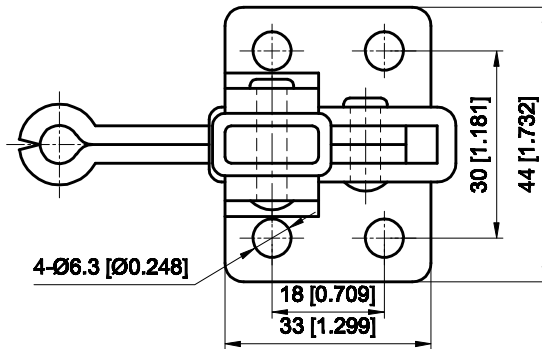

PART NUMBER: CH-11401

BAR OPENS:95°

HANDLE OPENS:65°

SPINDLE SUPPLIED:CH-SA-064010