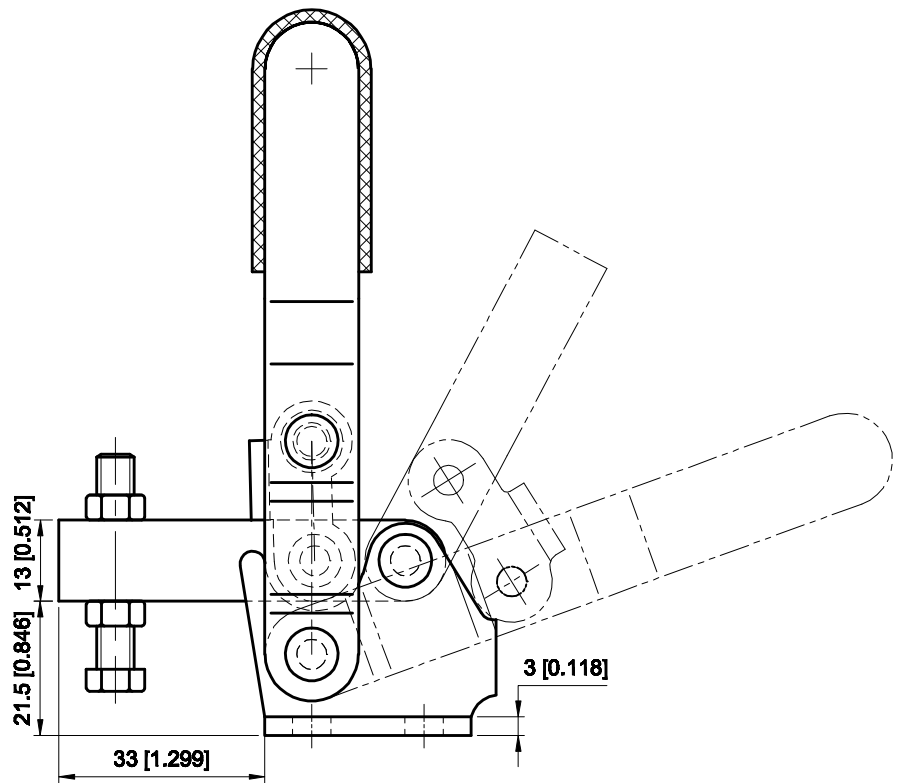

PART NUMBER: CH-11401

BAR OPENS:95°

HANDLE OPENS:65°

SPINDLE SUPPLIED:CH-SA-064010