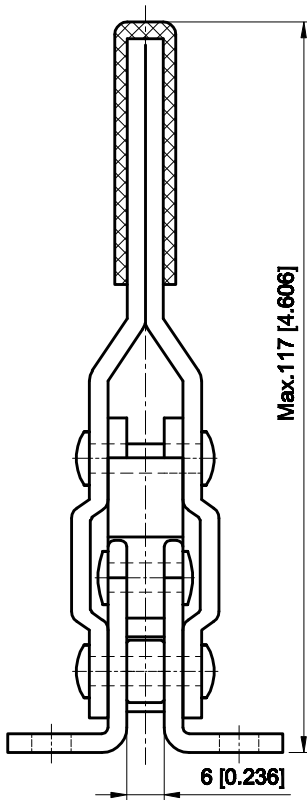

PART NUMBER: CH-11401

BAR OPENS:95°

HANDLE OPENS:65°

SPINDLE SUPPLIED:CH-SA-064010