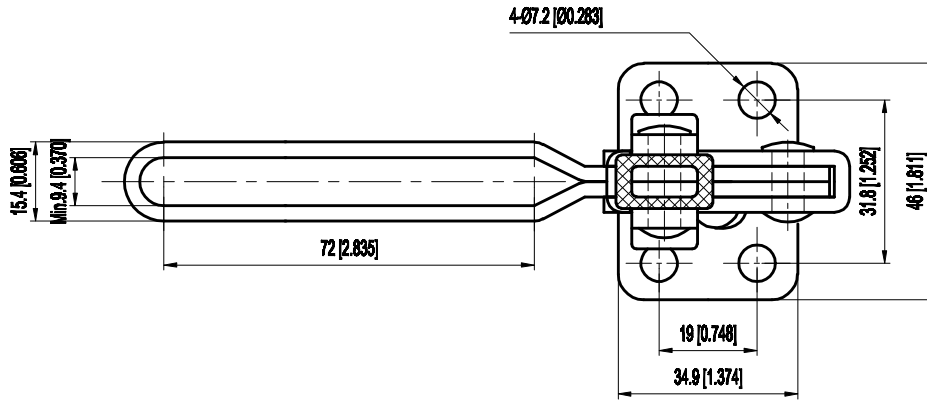

PART NUMBER: CH-12132

BAR OPENS:100°
HANDLE OPENS:60°
SPINDLE SUPPLIED:CH-FC-56212