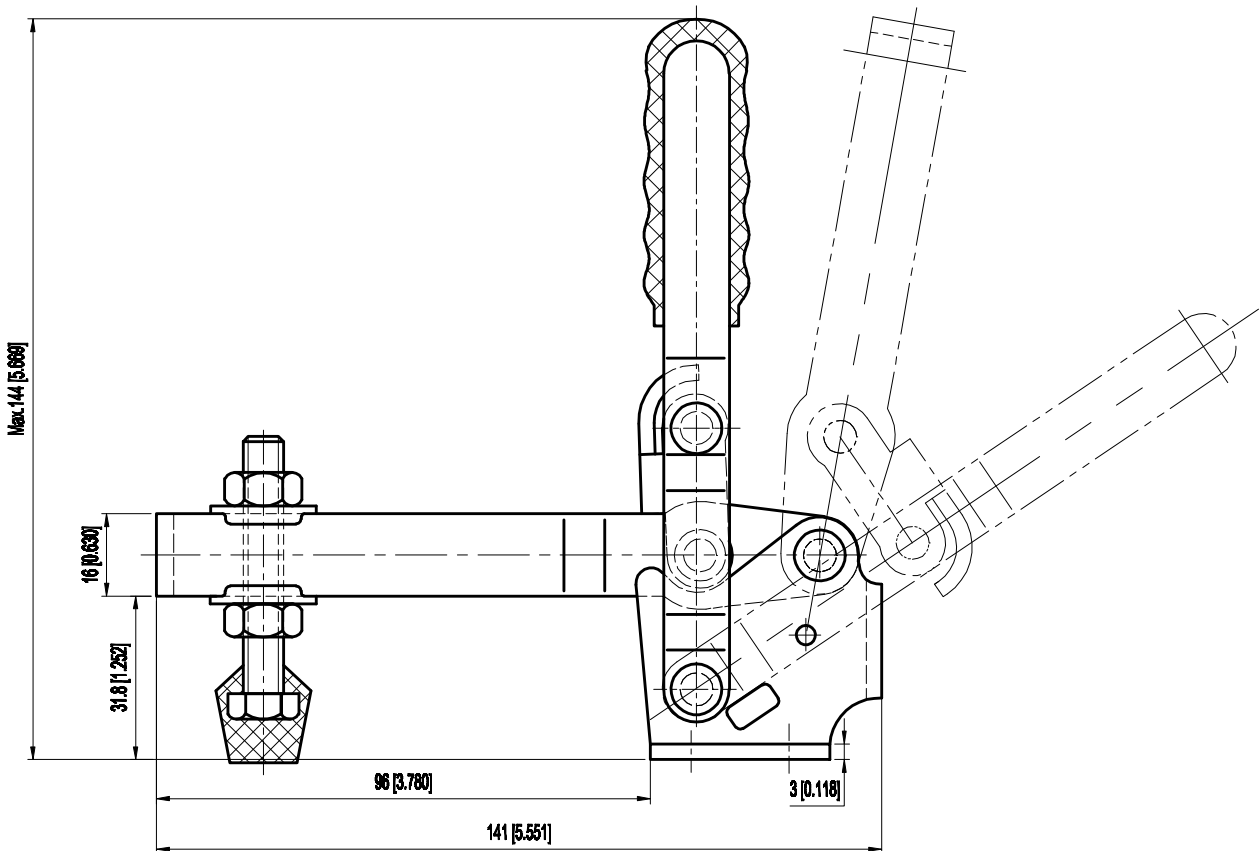

PART NUMBER: CH-12132

BAR OPENS:100°
HANDLE OPENS:60°
SPINDLE SUPPLIED:CH-FC-56212