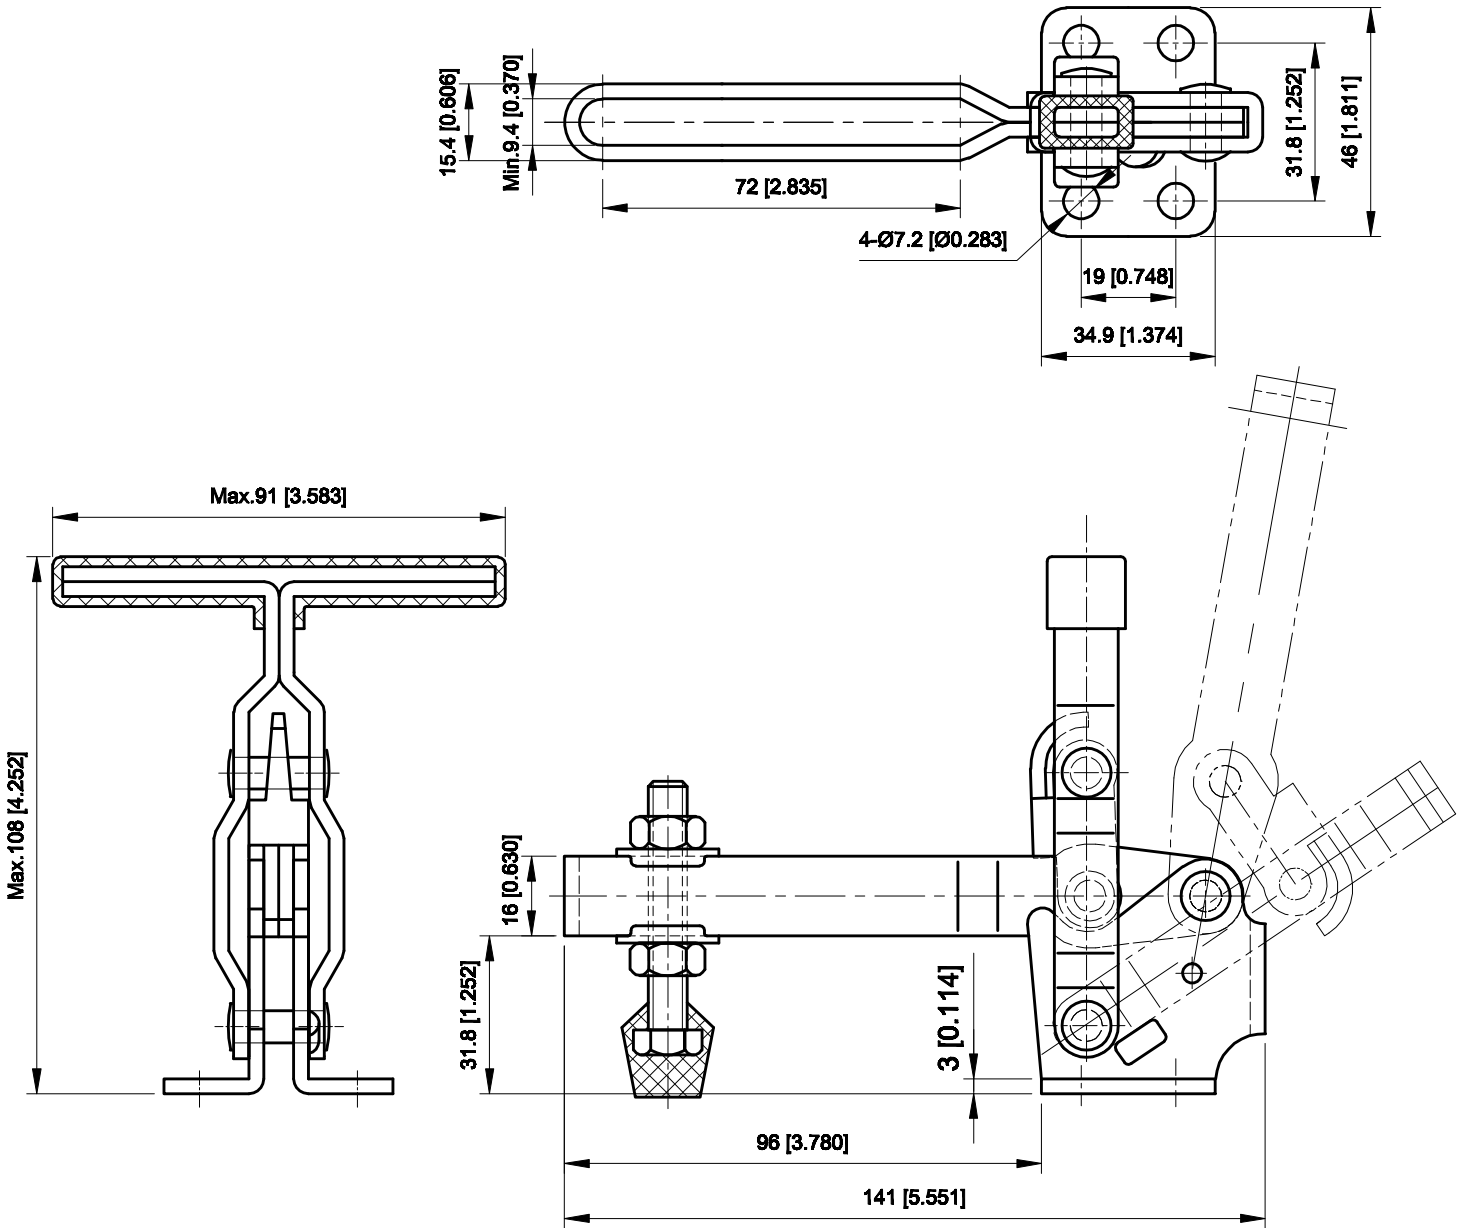

PART NUMBER: CH-12133

BAR OPENS: 100°
HANDLE OPENS: 60°
SPINDLE SUPPLIED: CH-FC-56212