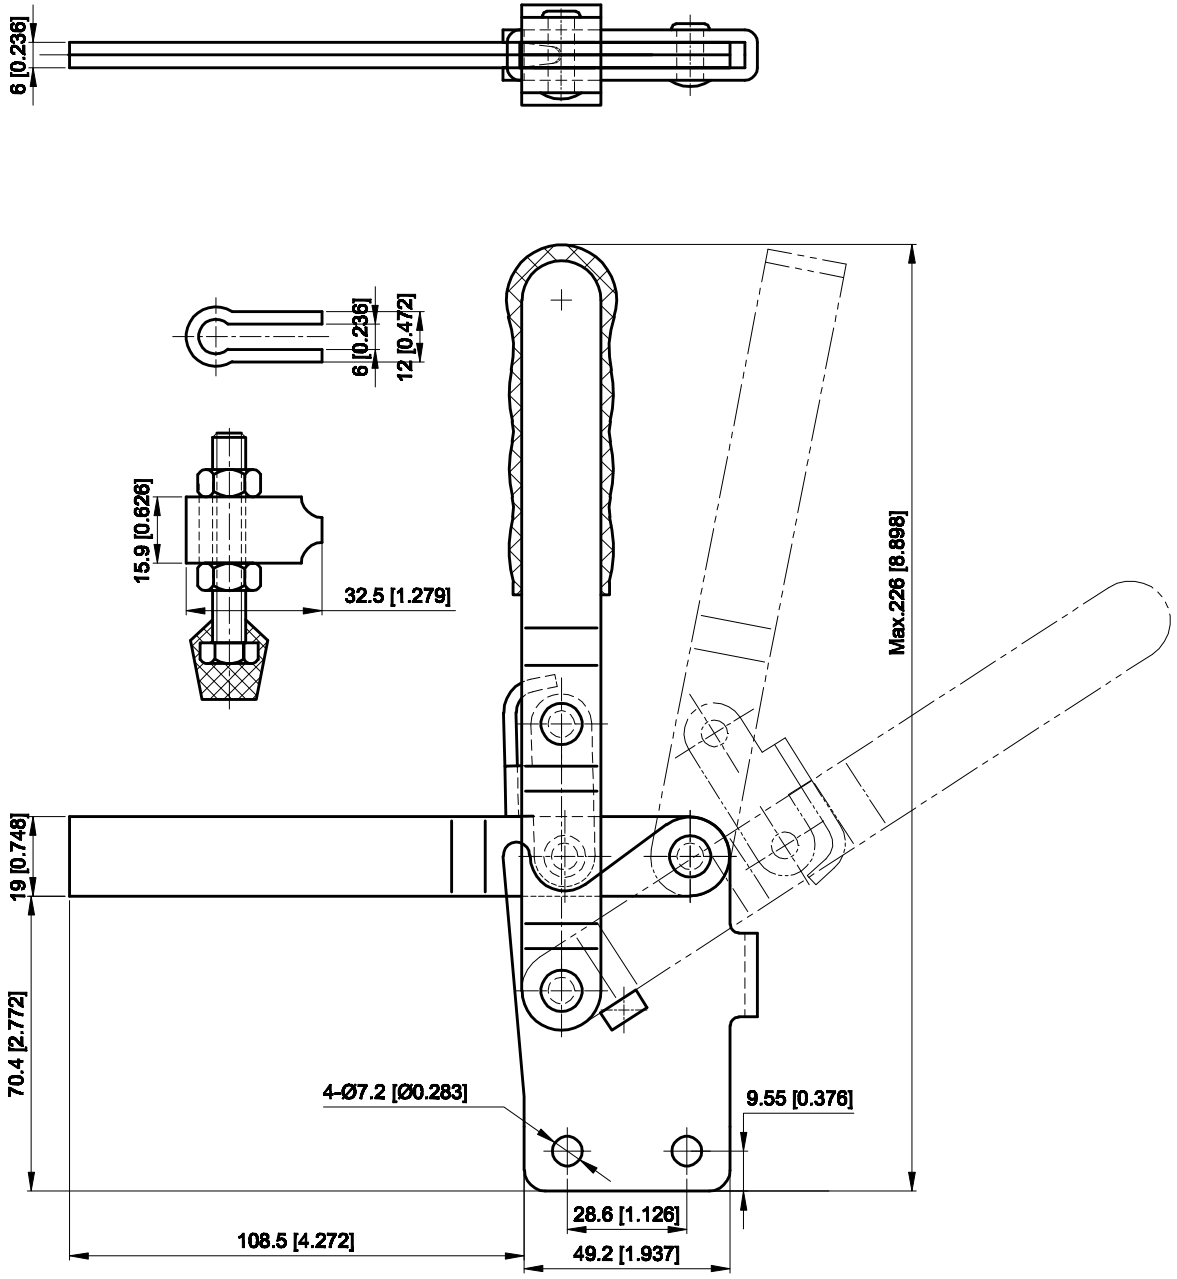

PART NUMBER: CH-12220

BAR OPENS: 101°
HANDLE OPENS: 57°
SPINDLE SUPPLIED: CH-FC-56212