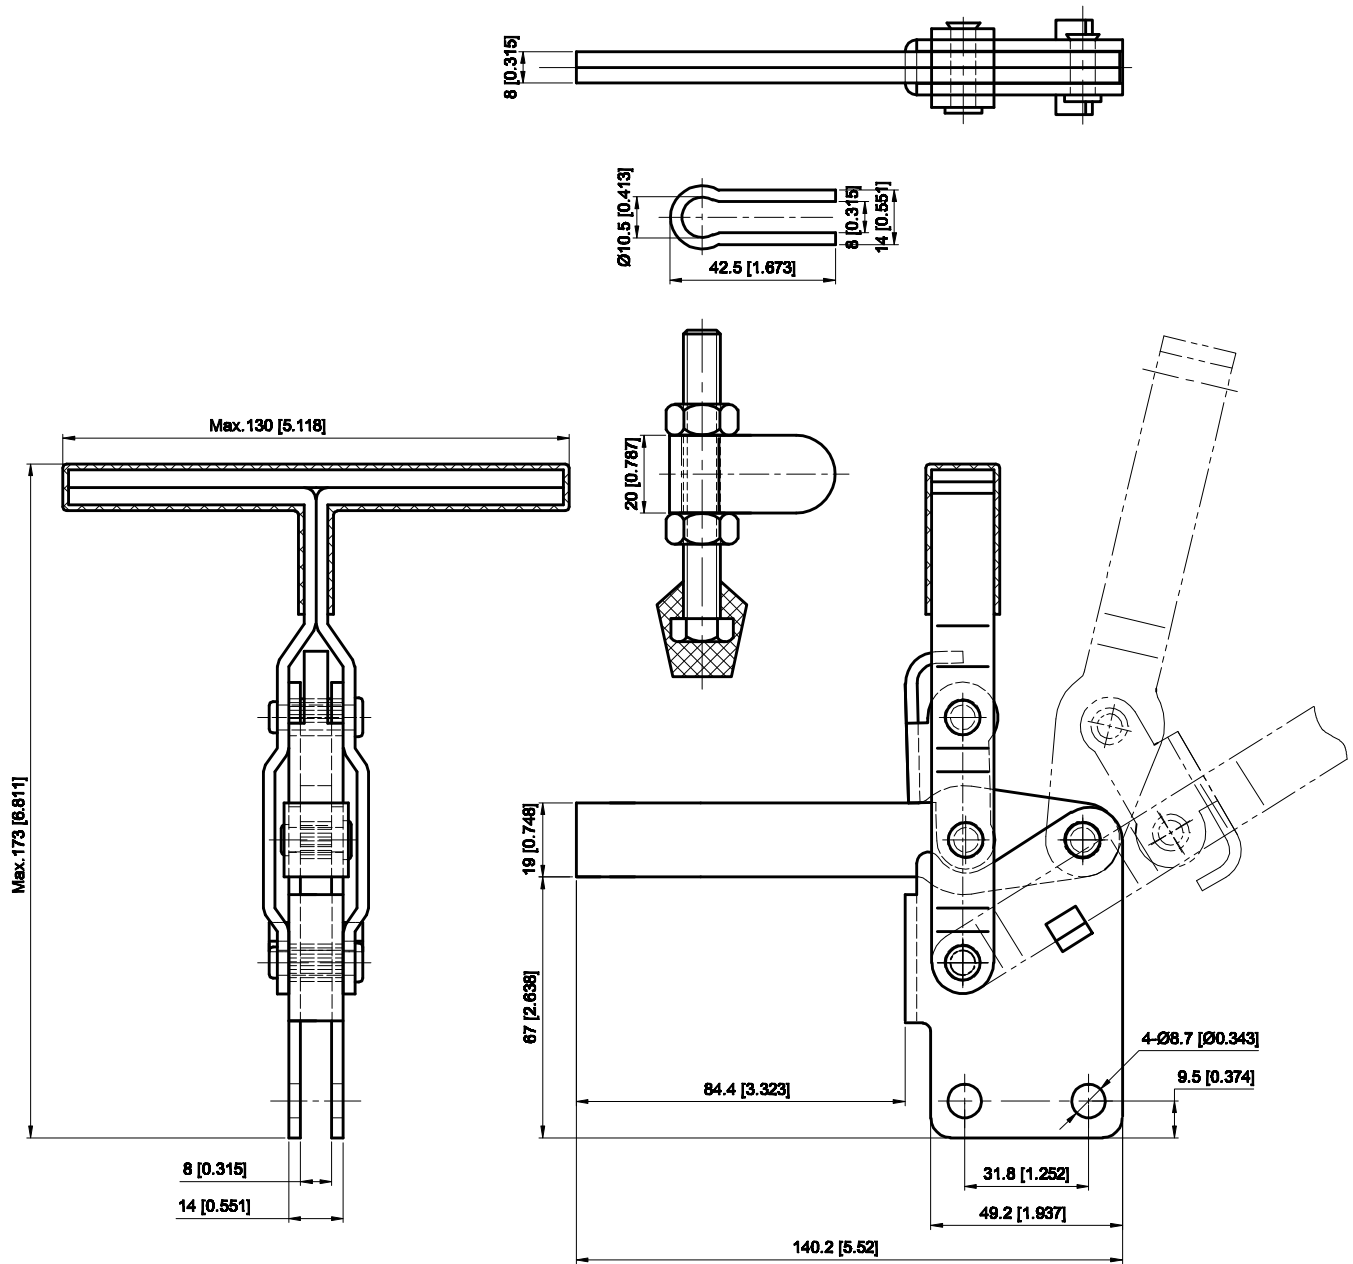

PART NUMBER: CH-12300

BAR OPENS:105°

HANDLE OPENS:58°

SPINDLE SUPPLIED:CH-FC-38312