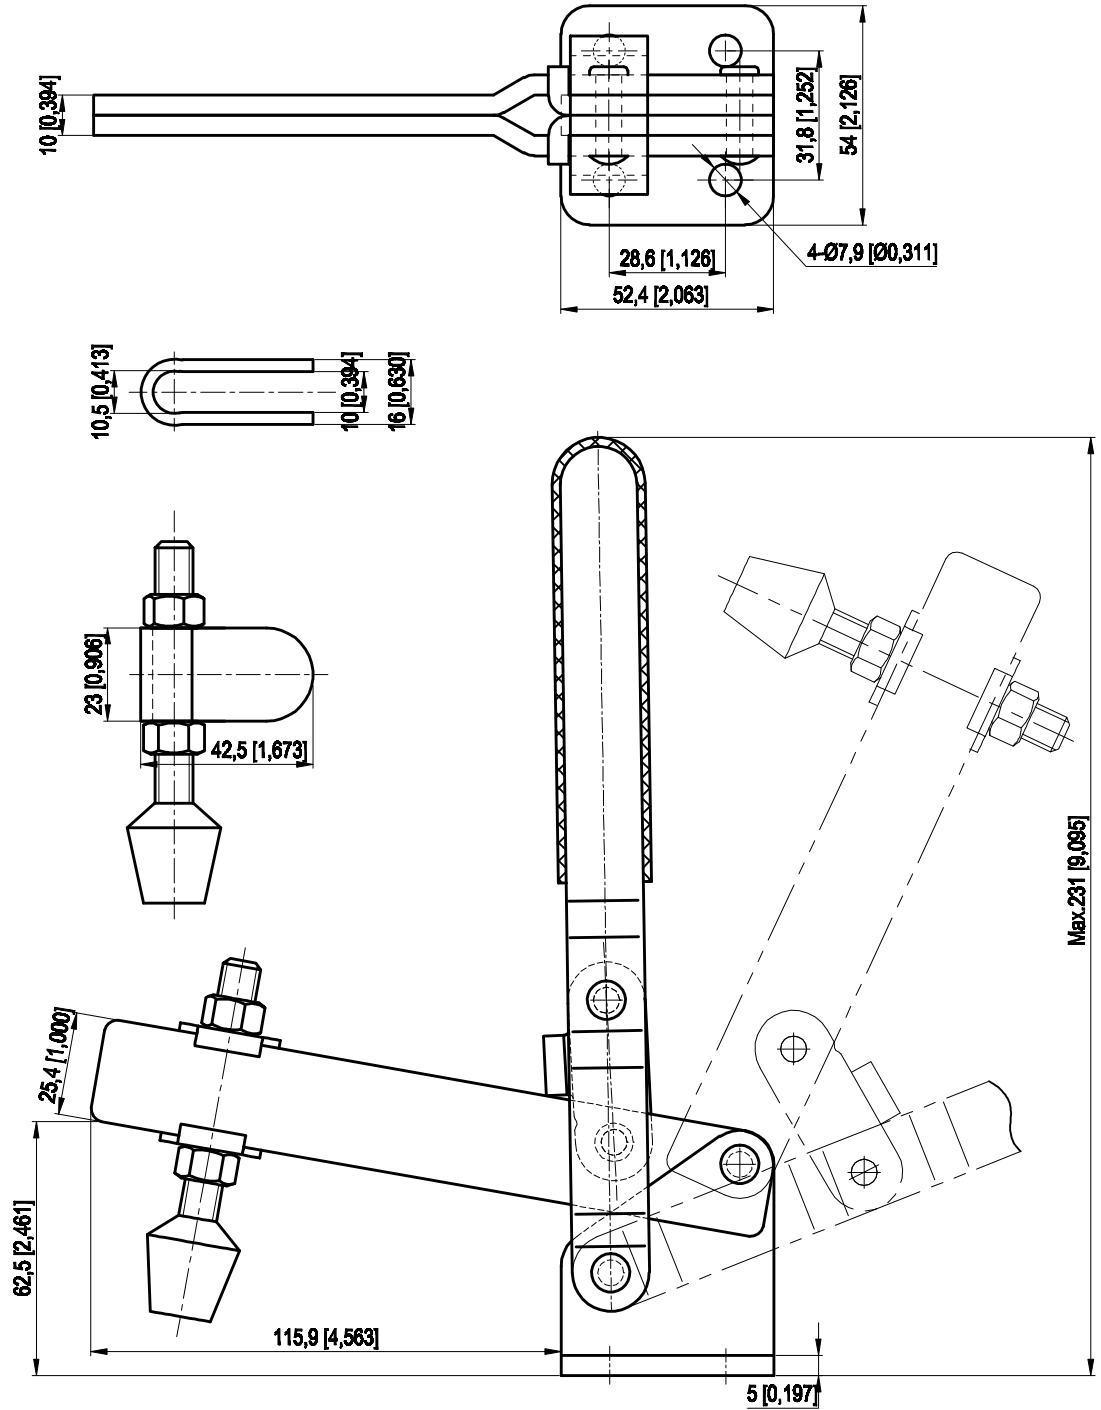

PART NUMBER: CH-12315

BAR OPENS:100°  
HANDLE OPENS:65°  
SPINDLE SUPPLIED:CH-FC-38312