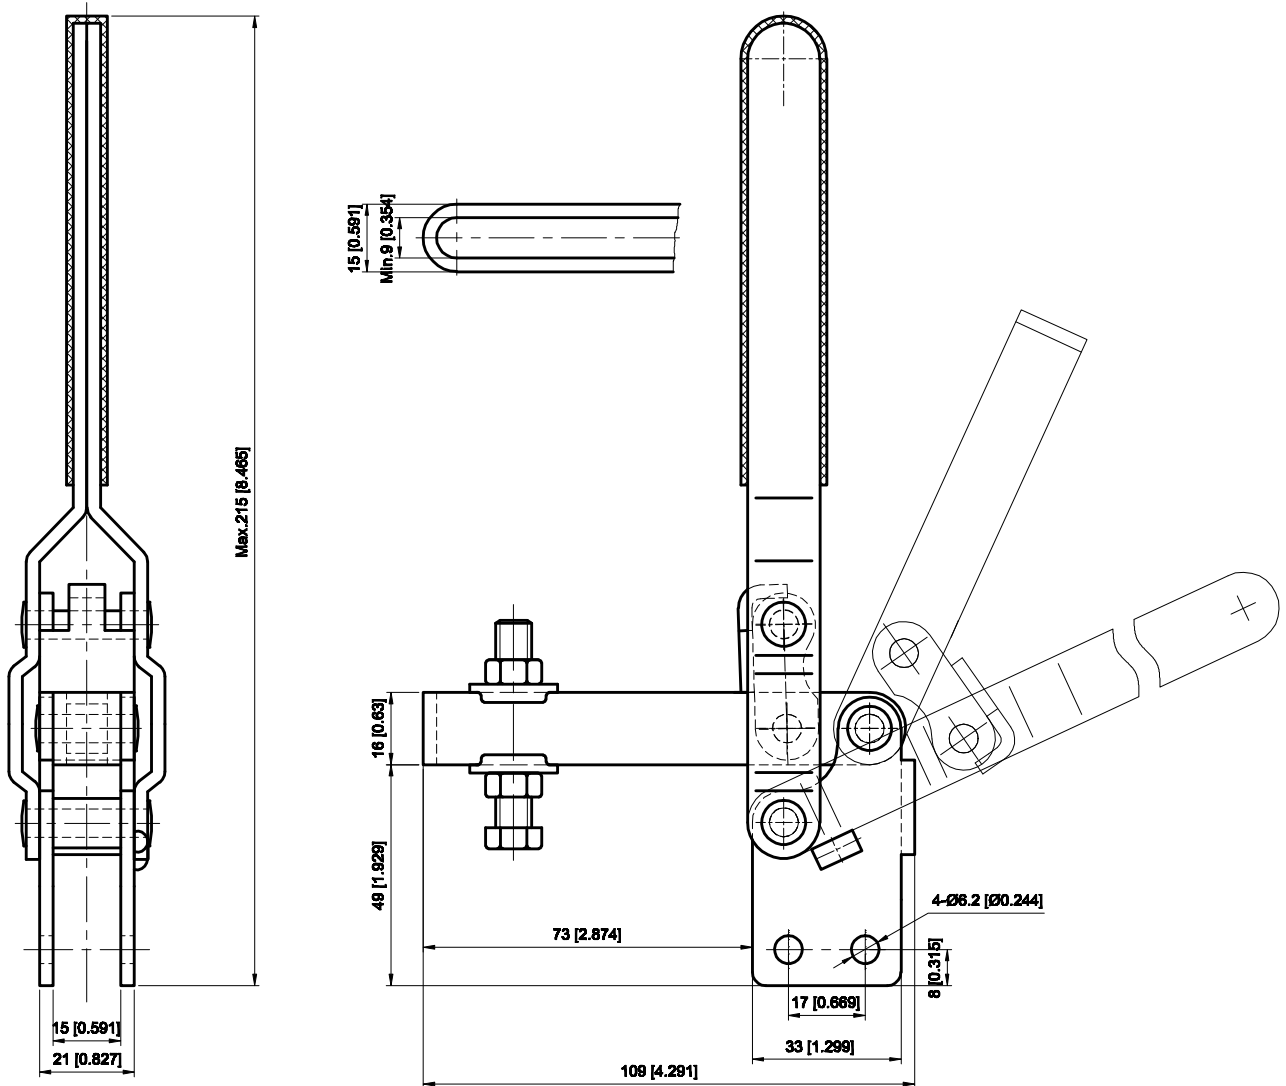

PART NUMBER: CH-12412

BAR OPENS: 110°
HANDLE OPENS: 64°
SPINDLE SUPPLIED: CH-SA-085012