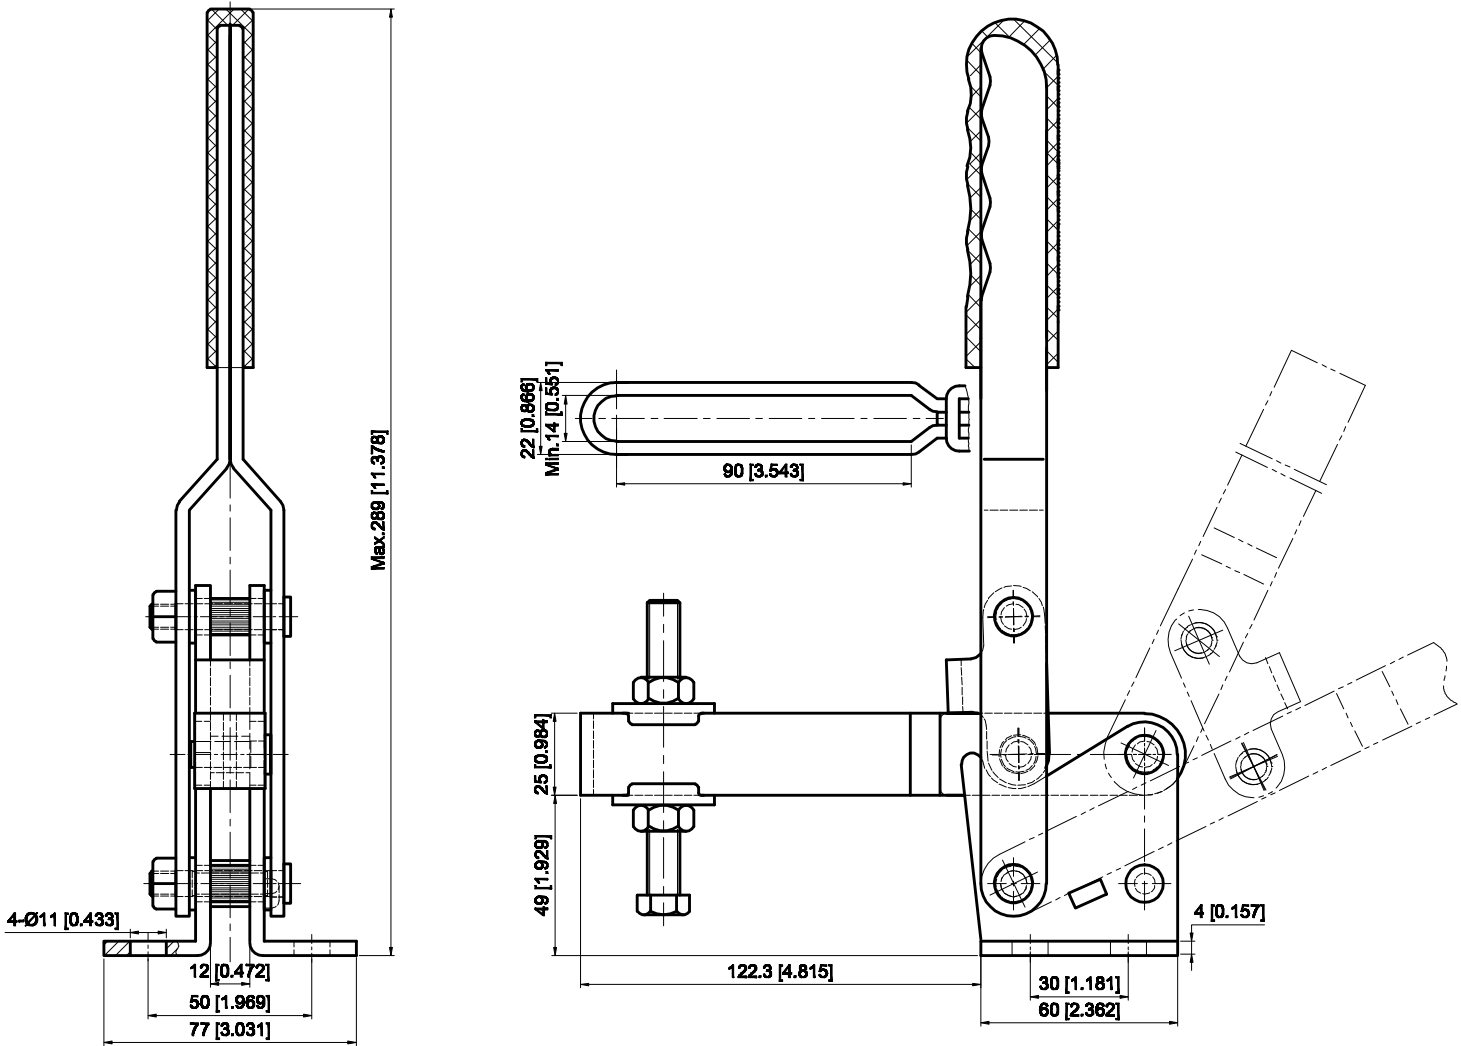

PART NUMBER: **CH-14412**

BAR OPENS:115°

HANDLE OPENS:64°

SPINDLE SUPPLIED:CH-SA-109015