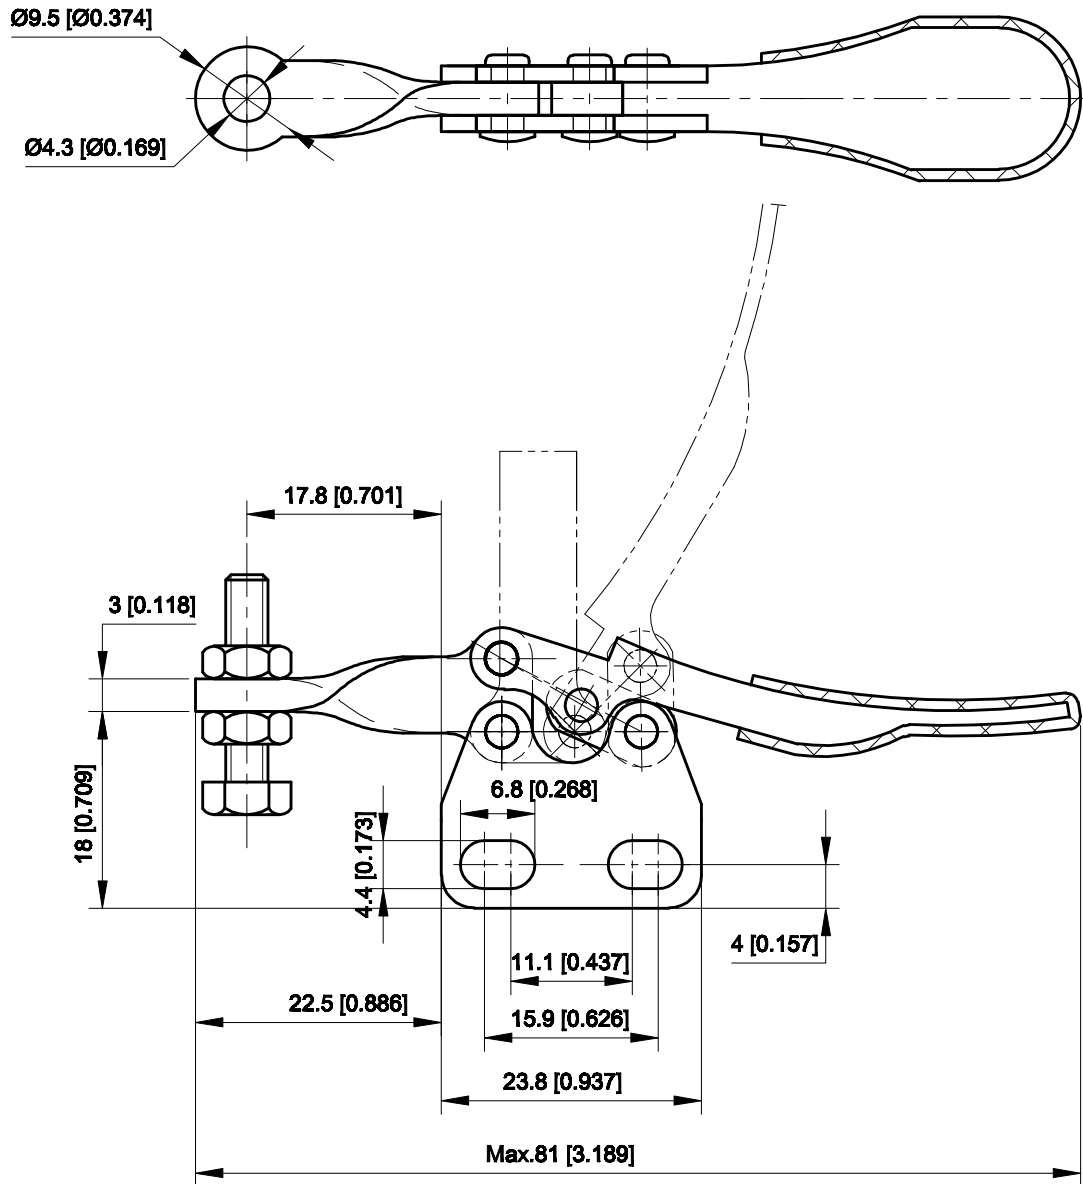

PART NUMBER: CH-201-AI

BAR OPENS:90°

HANDLE OPENS:80°

SPINDLE SUPPLIED:CH-SA-08034