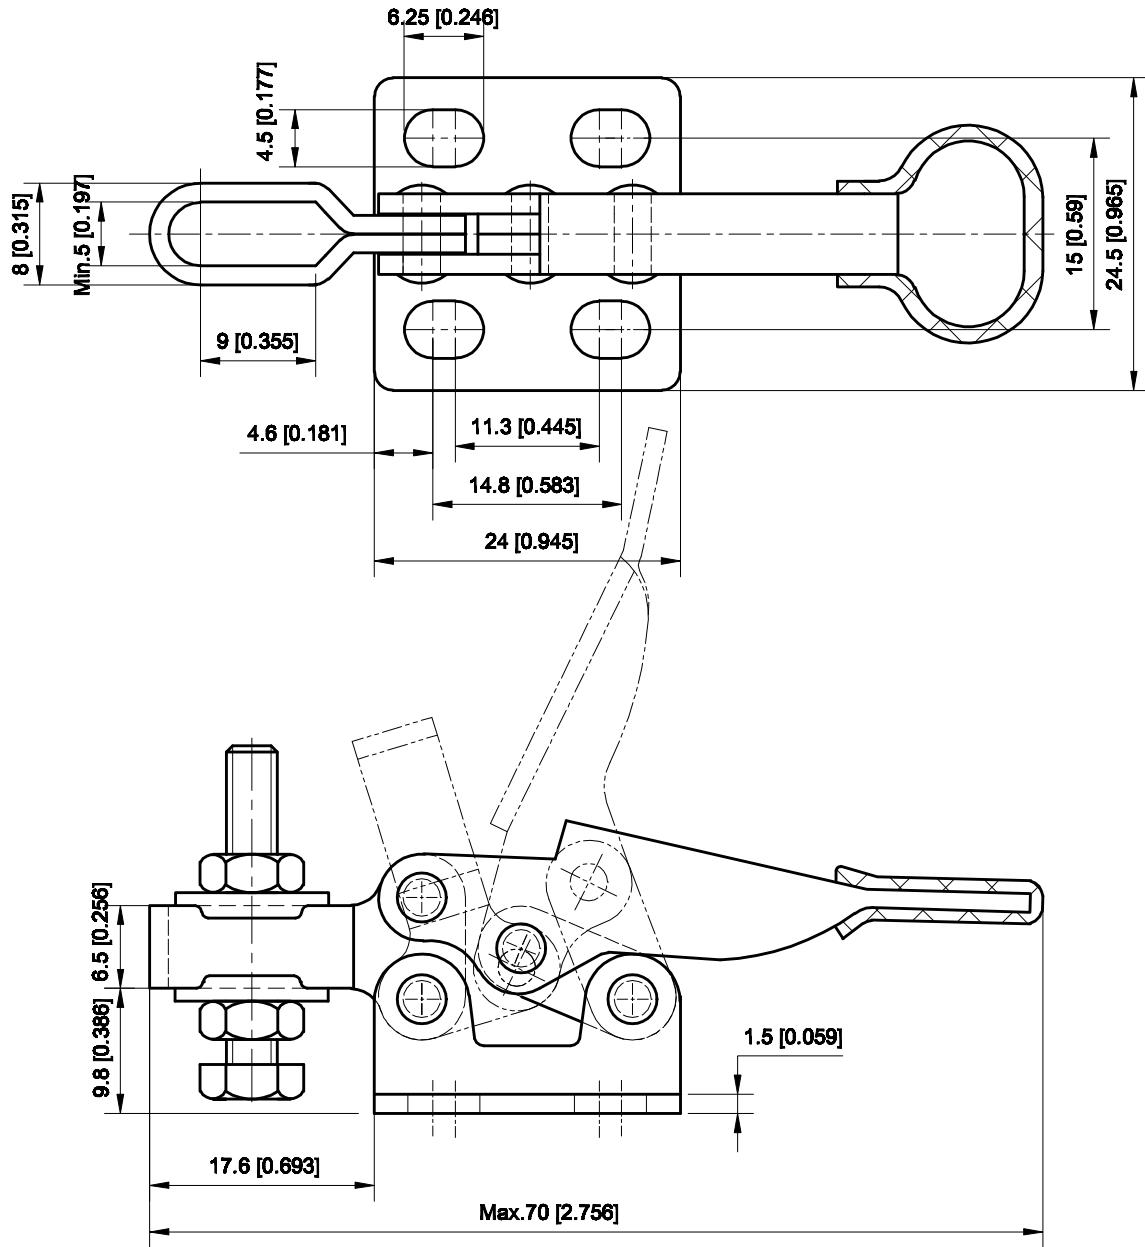

PART NUMBER: CH-20400

BAR OPENS:55°

HANDLE OPENS:60°

SPINDLE SUPPLIED:CH-SA-042507