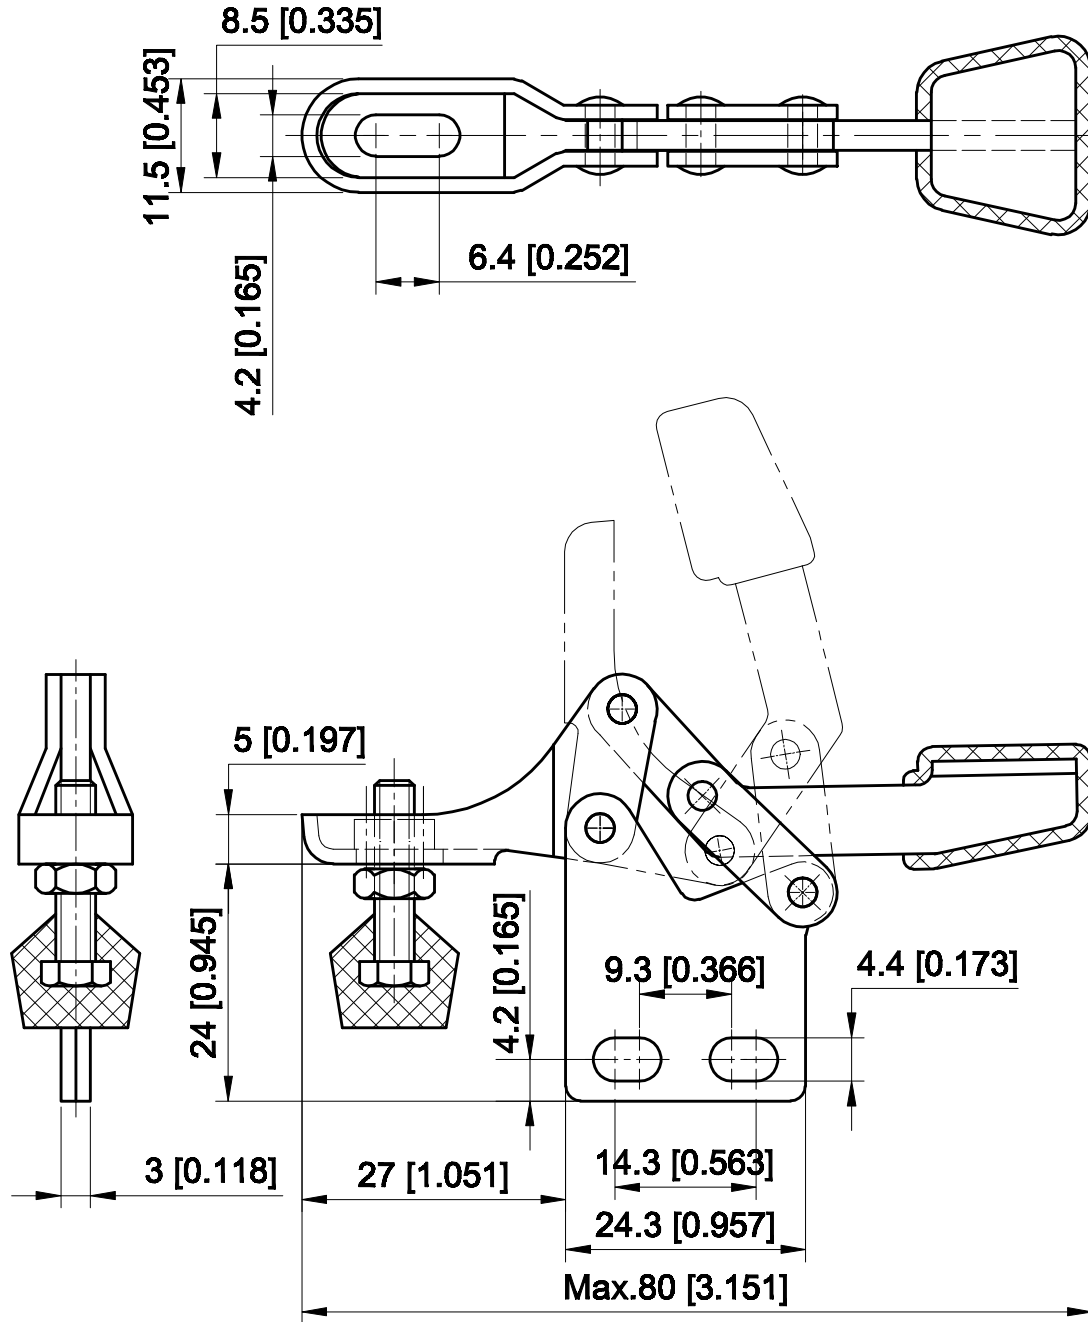

PART NUMBER: CH-21800

BAR OPENS:90°
HANDLE OPENS:103°