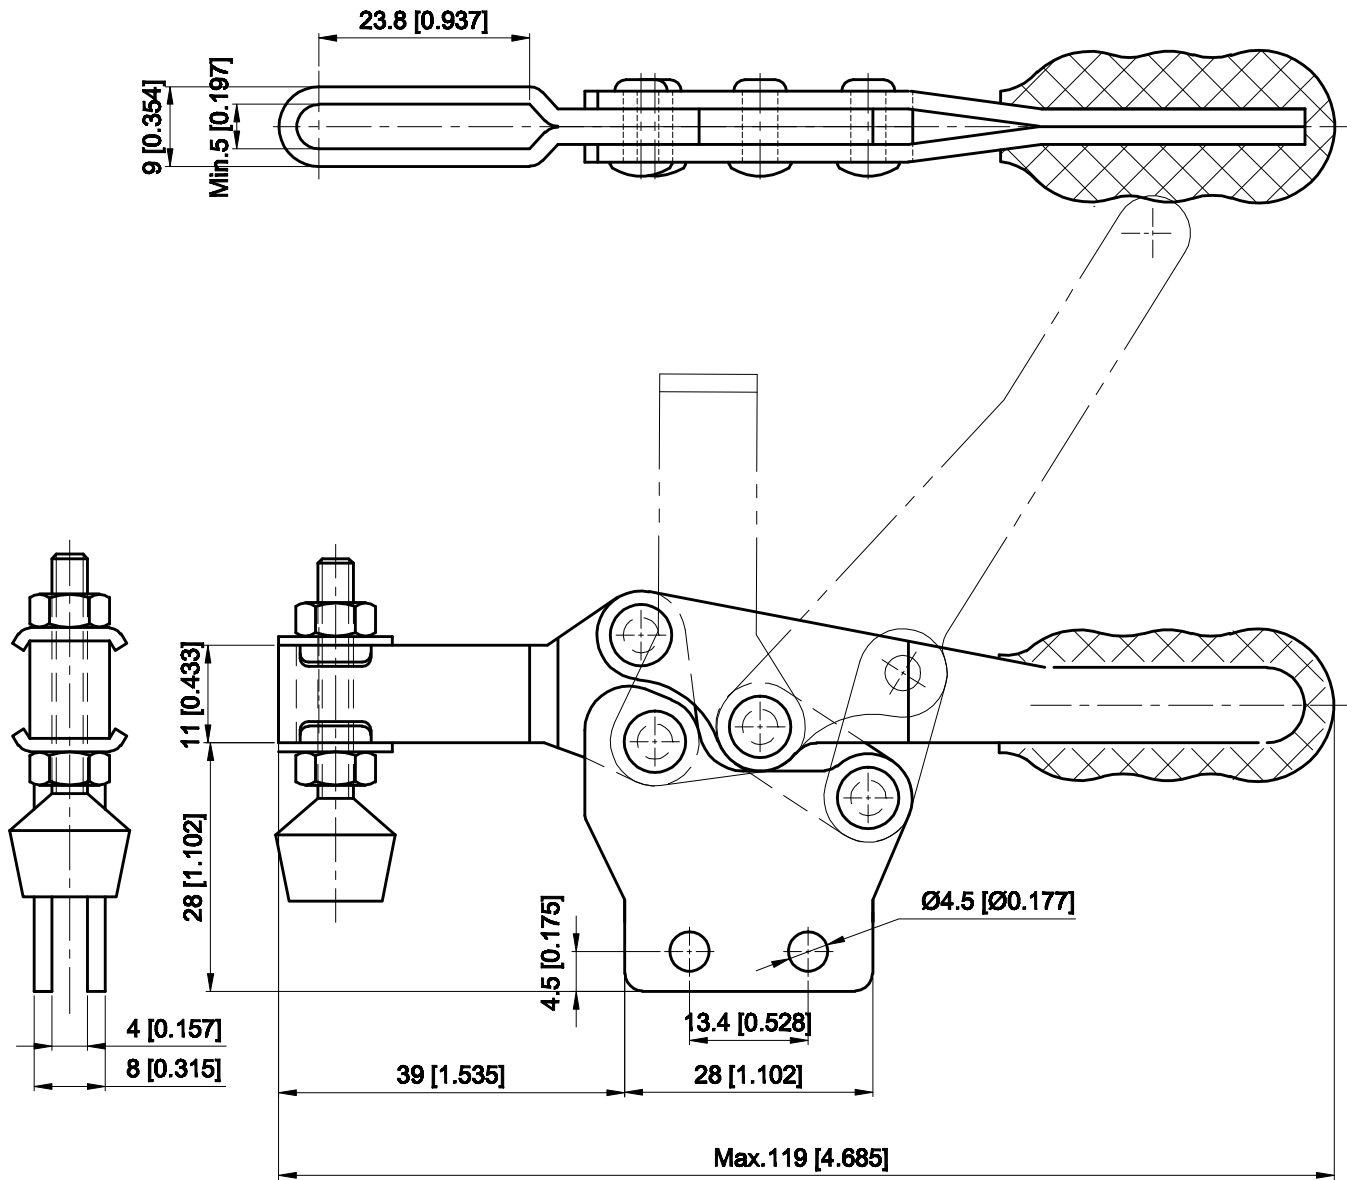

PART NUMBER: **CH-2301-B**

BAR OPENS: 90°

HANDLE OPENS: 58°

SPINDLE SUPPLIED: CH-FC-10138