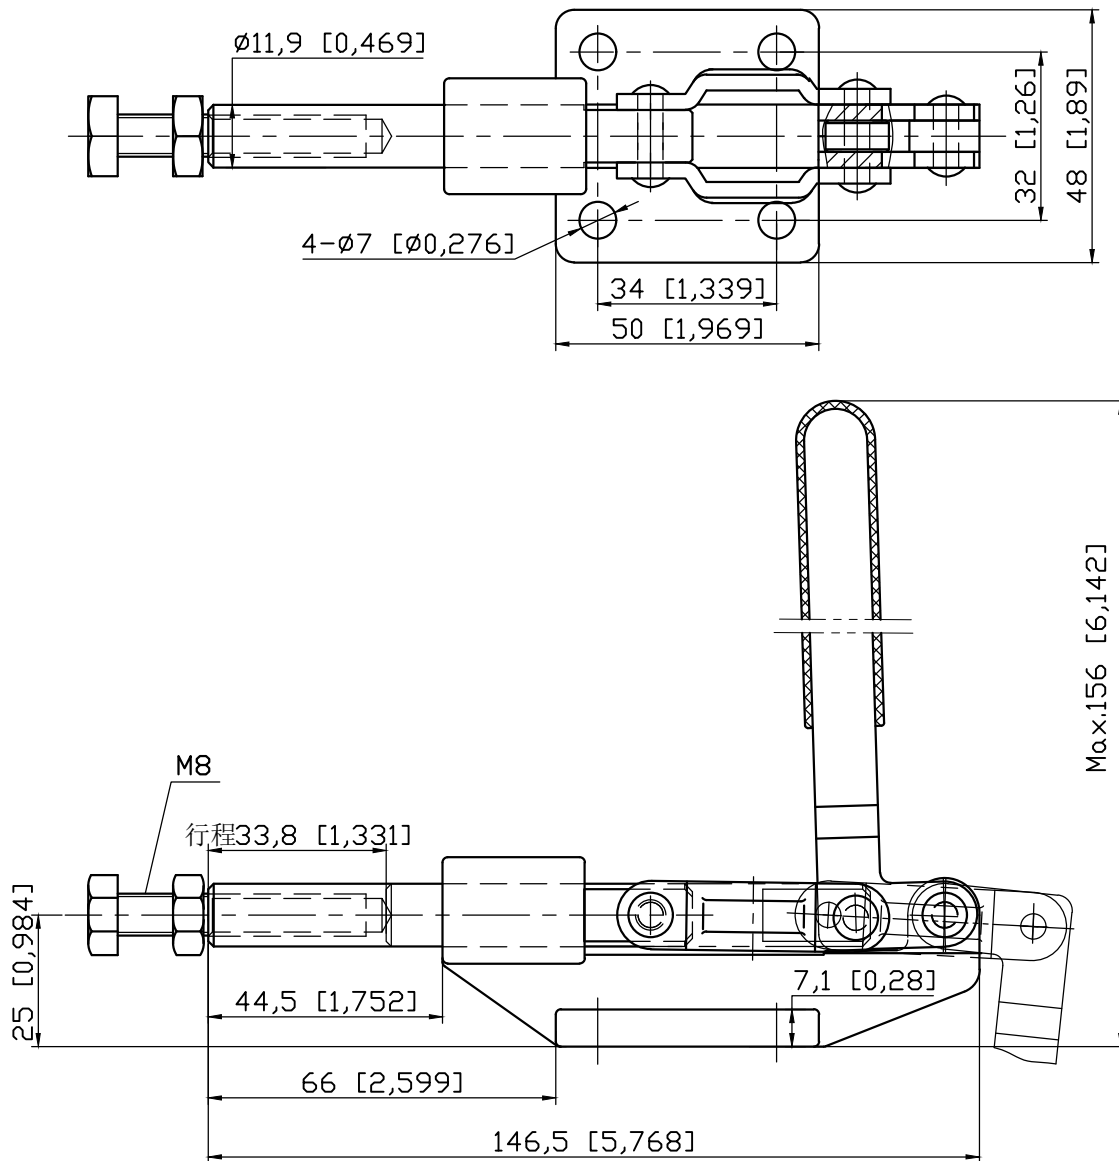

PART NUMBER: CH-305-BM

HANDLE OPENS 180°

PLUNGER STROKE 33.8mm

SPINDLES SUPPLIED: CH-SA-085012