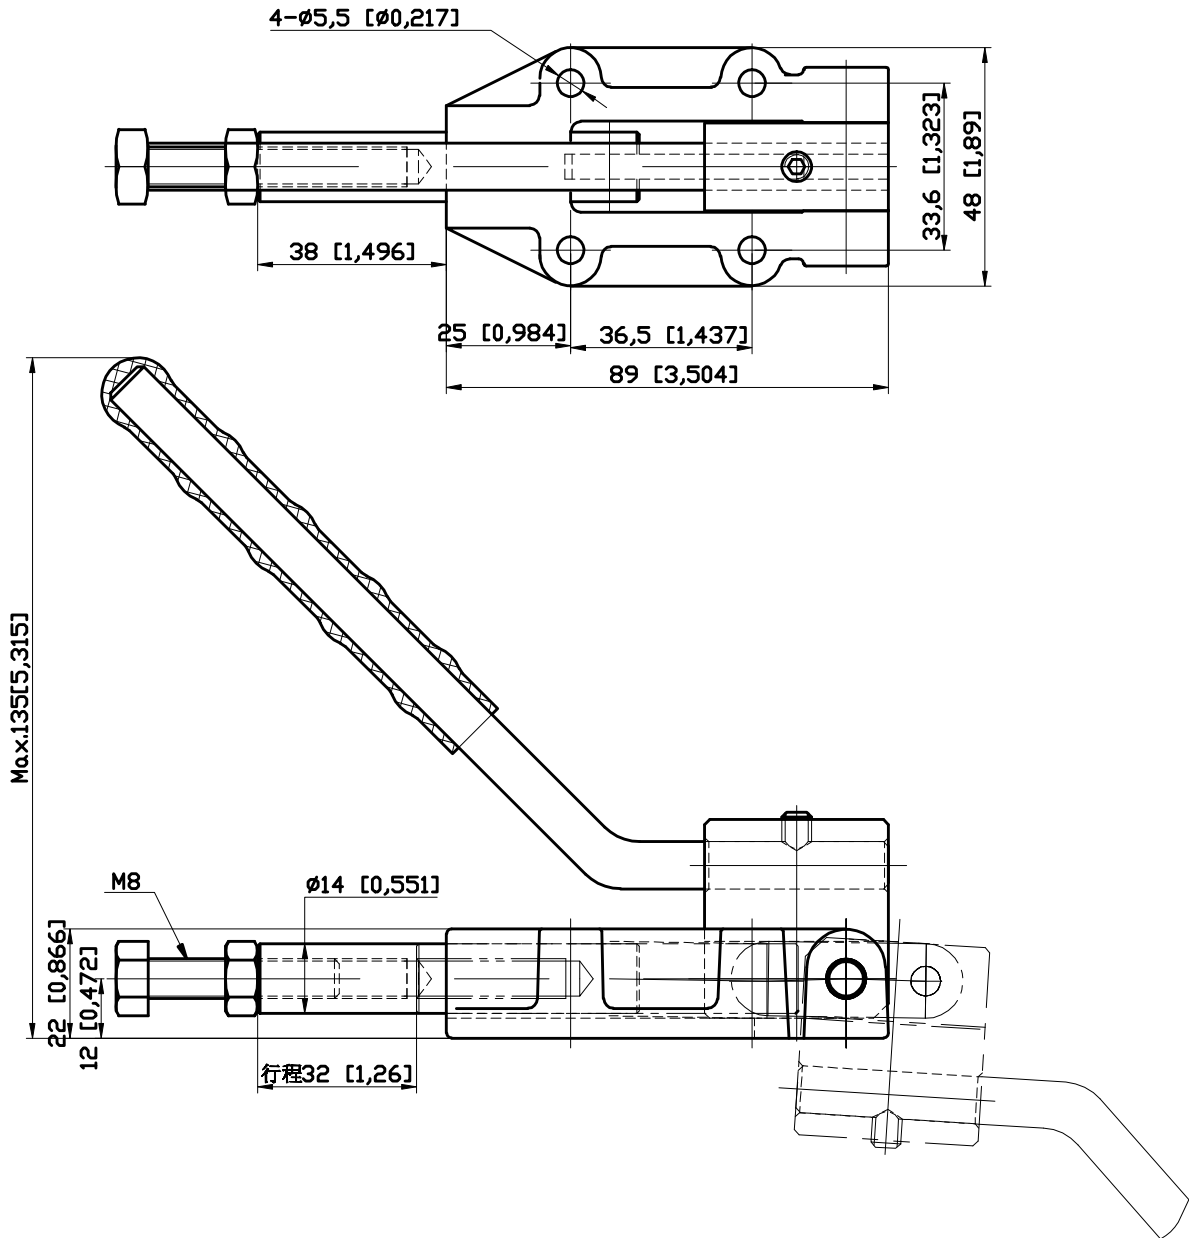

PART NUMBER: CH-30600HL

HANDLE OPENS 185°  
PLUNGER STROKE 32mm  
SPINDLE SUPPLIED: CH-SA-086512