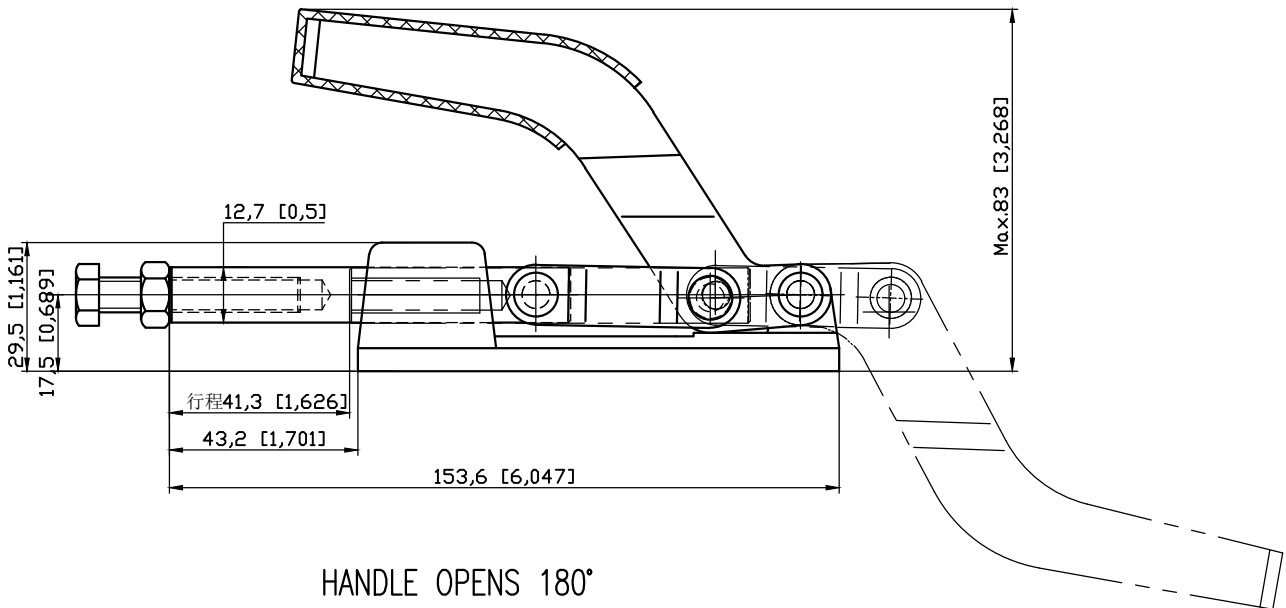

PART NUMBER: CH-30608M

HANDLE OPENS 180°
PLUNGER STROKE 41.3mm
SPINDLE SUPPLIED:CH-SA-085012