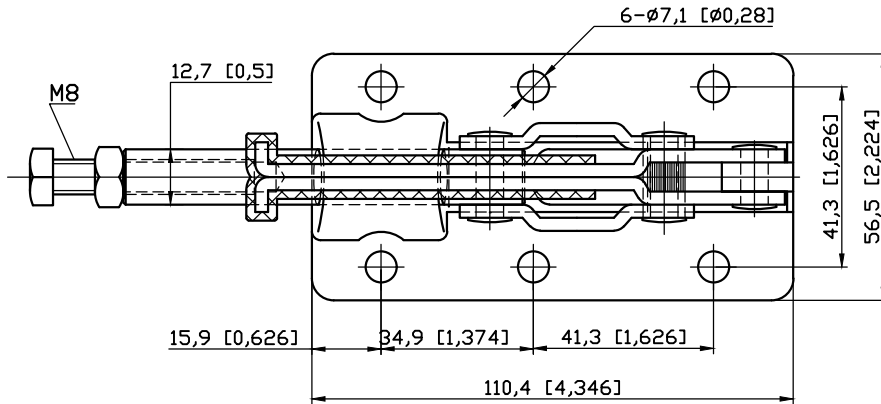

PART NUMBER: CH-30608M

HANDLE OPENS 180°
PLUNGER STROKE 41.3mm
SPINDLE SUPPLIED:CH-SA-085012