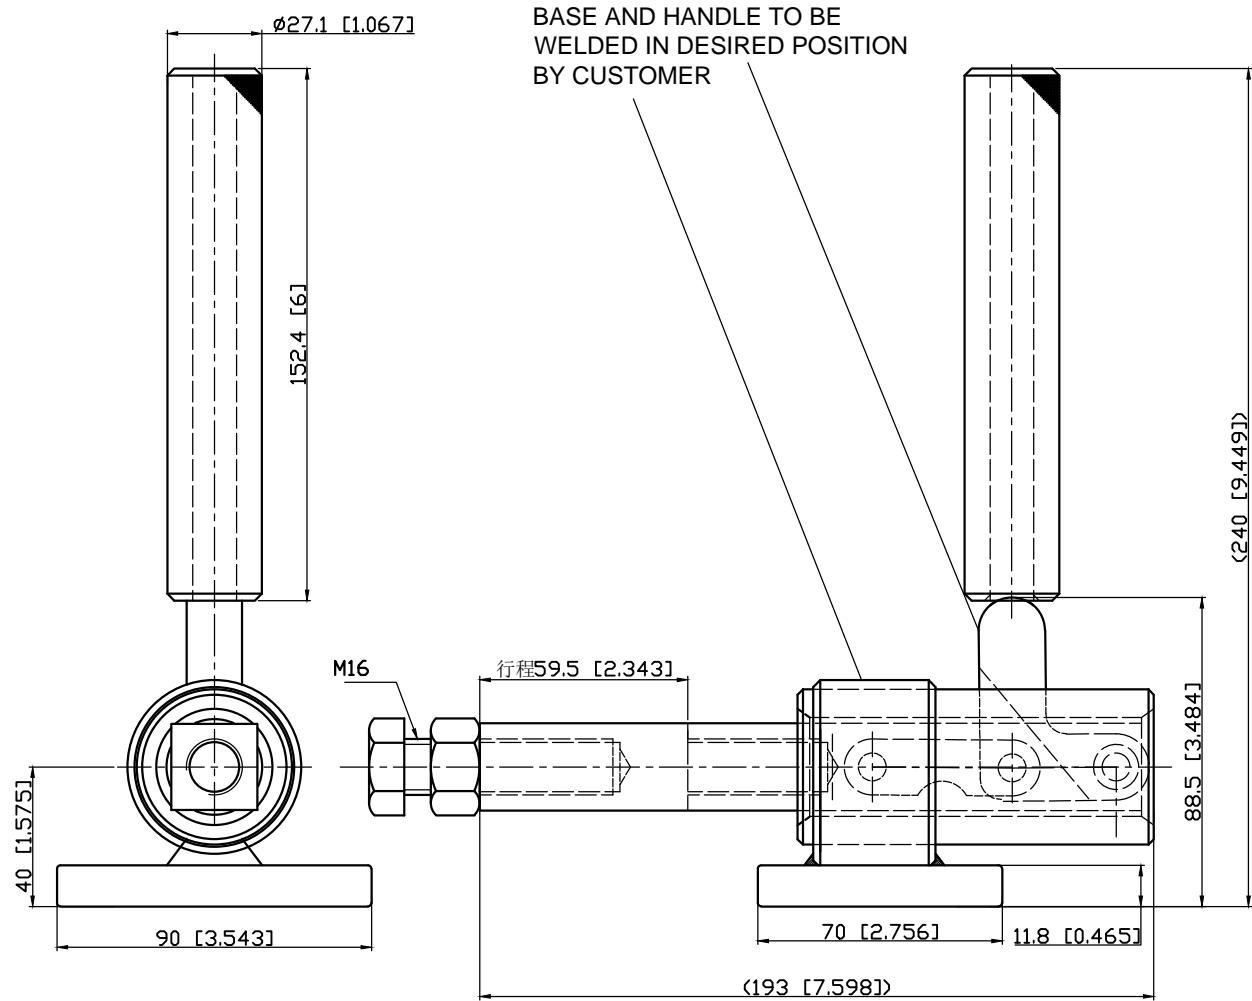

PART NUMBER: CH-30609M

PLUNGER STROKE 59.5mm

SPINDLE SUPPLIED: CH-SA-165020